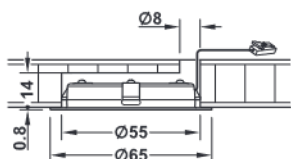

Häfele Loox LED 3038

Recess mounted light 24 V, 3 W, drill hole diameter: 55 mm

24 V

- > High-quality metal housing
- > Homogeneous illumination

- > Dimmable: Yes
- > Area of application: For display cabinets, shelving systems and shelves
- > Housing material: Steel
- > Number of LEDs: 24
- > Life time: 30000 h
- > Weighted energy consumption: 3.3 kWh/1000 h
- > Energy efficiency class: A+
- > Mounting: For mounting in drilled hole and clamp fixing
- > Drill hole diameter: 55 mm

Supplied with
1 light with 2 m lead

2

12/24 V

Recess mounting

3000 K	4000 K	5000 K	120°	
580 lx	590 lx	710 lx		250 mm
220 lx	220 lx	265 lx		500 mm
115 lx	115 lx	140 lx		750 mm
75 lx	75 lx	100 lx		1000 mm

Colour temperature K	Light colour	Luminous flux lm	Wattage W	Luminous efficiency lm/W	Colour rendering index Ra	Stainless steel coloured	Silver coloured	Chrome plated, polished
3000	Warm white	215	3	72	90	833.75.150	833.75.120	833.75.140
4000	Cool white	225	3	75	90	833.75.151	833.75.121	833.75.141
5000	Cool white	245	3	82	83	833.75.152	833.75.122	833.75.142

Packing: 1 or 50 pieces

Adapter	Packing pieces	Cat. No.
24 V Adapter required for connection to the drivers or distributors of the Loox5 system	1	833.77.841

DGH-M 2021, HDE-en, 10/20; Dimensional data not binding. We reserve the right to alter specifications without notice.