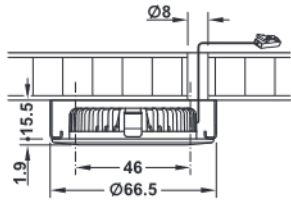

→ Surface mounted housing

Undermounted light

> Mounting: screw fixing

Colour/finish	Cat. No.
Stainless steel coloured	833.72.804
Silver coloured	833.72.803
Polished chrome plated	833.72.802

Packing: 1 or 45 pieces

2

12/24 V

→ Driver set with Häfele Loox5 24 V 6-way distributor

5 24 V

230 V

Supplied with
1 driver
1 6-way distributor
1 mains lead 2 m with flat Euro plug

Distributor version	20 W	40 W
With switching function	833.77.963	833.77.964
Häfele Connect Mesh	833.77.960	833.77.961

Packing: 1 set